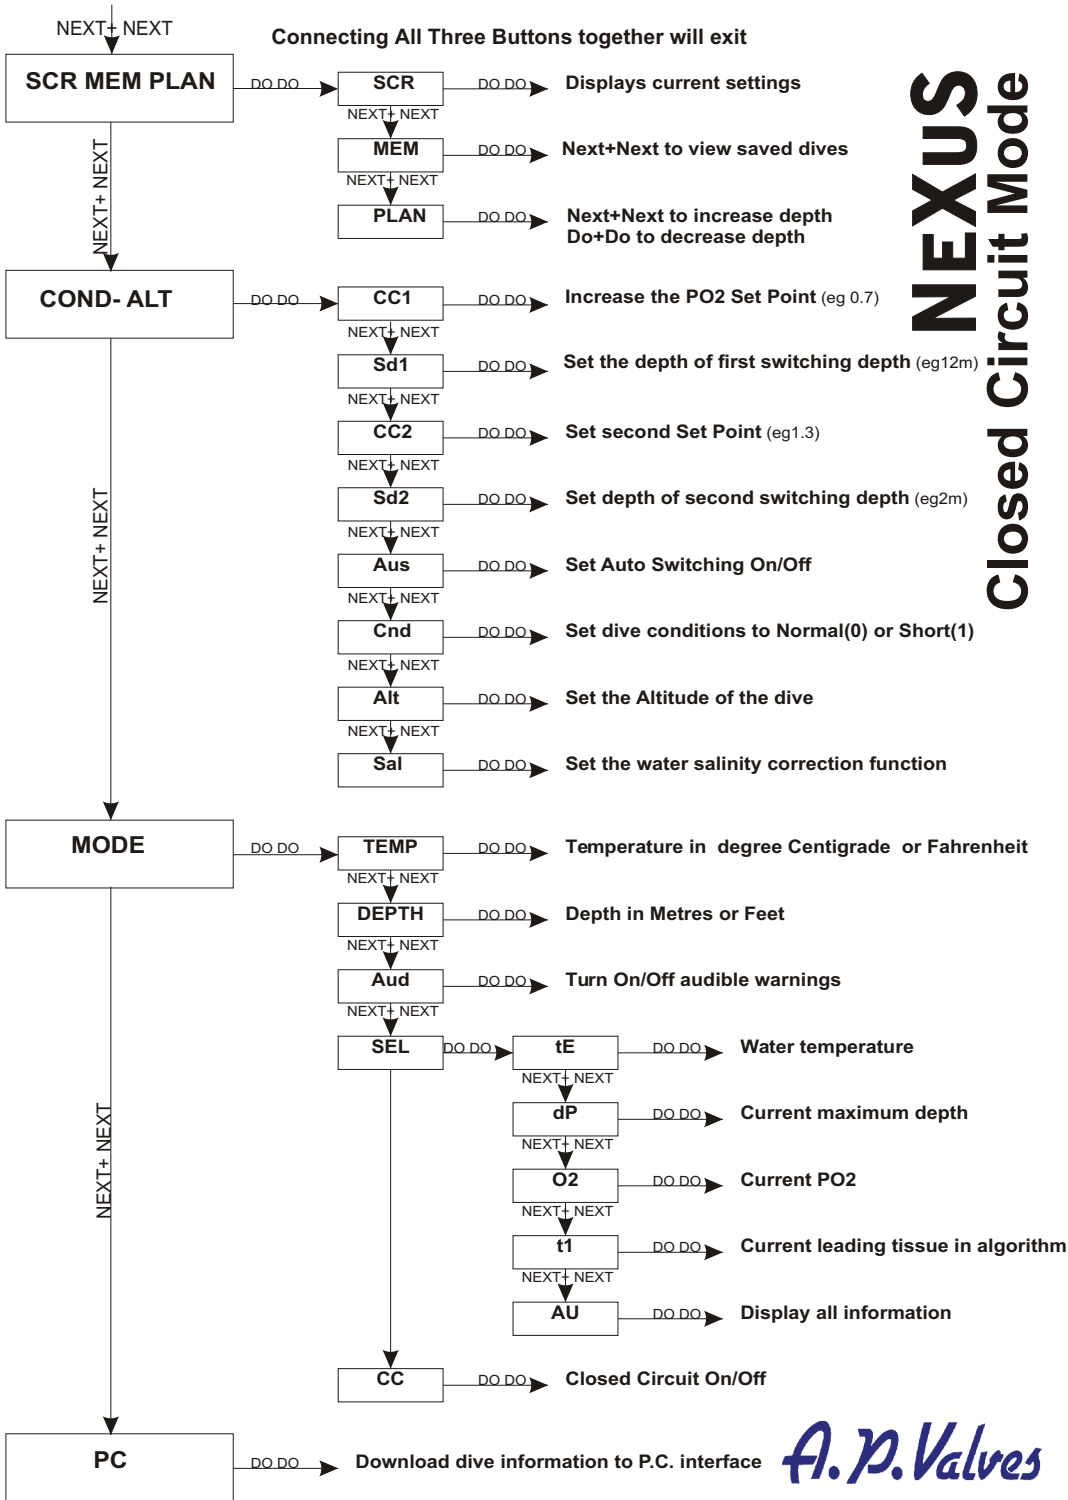

A.P. Valves

NEXUS

NEXUS DIVE COMPUTER

Connecting All Three Buttons together will exit

NEXUS
Open Circuit Mode