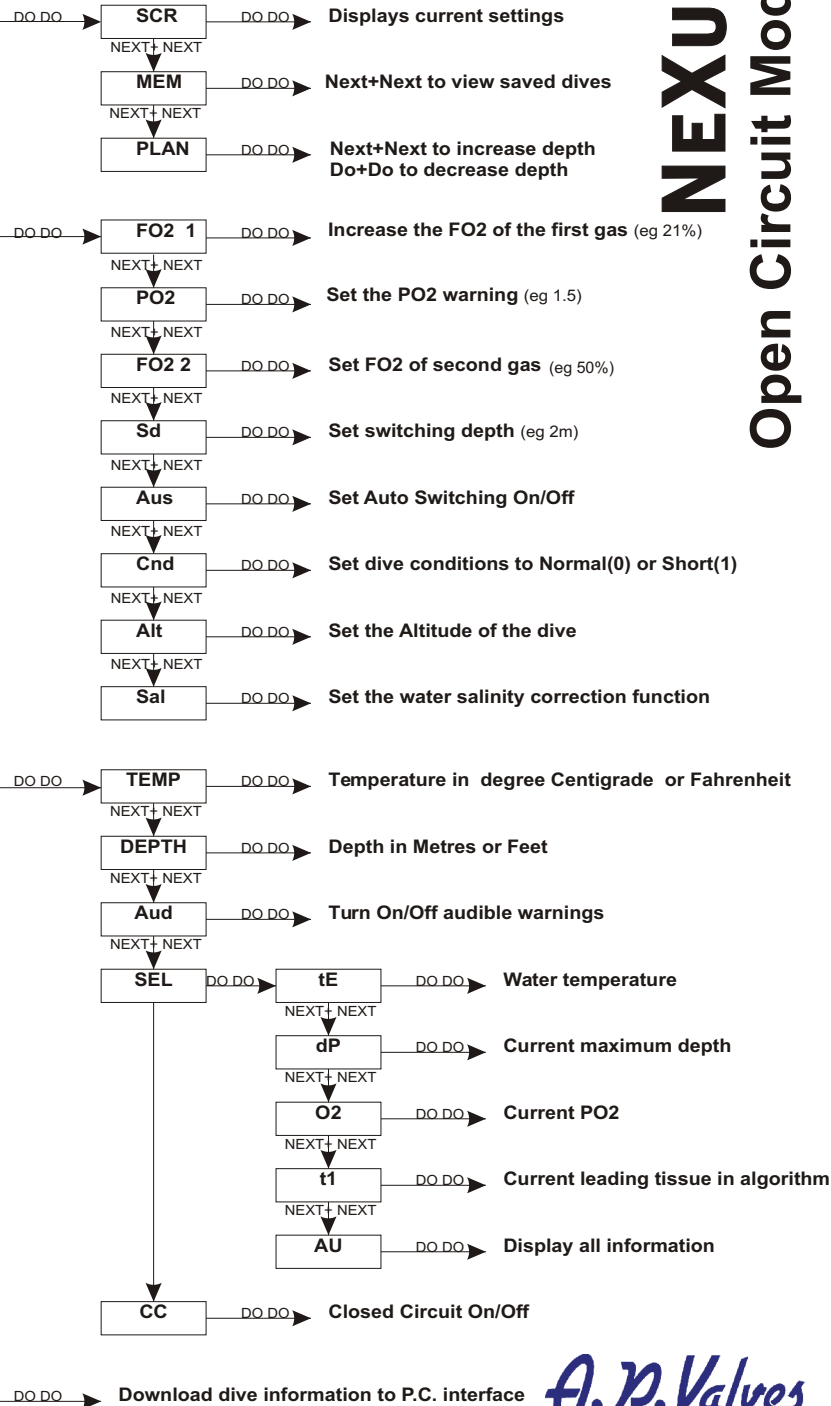

A.P. Valves

NEXUS

NEXUS DIVE COMPUTER

Connecting All Three Buttons together will exit

NEXUS
Open Circuit Mode