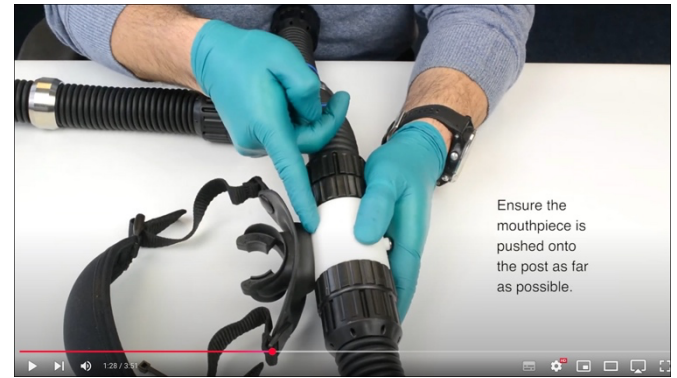

Rebreather Safety Mouthpiece (RBSM) Fitting Instructions

See also: the AP RBSM Fitting video online: apdiving.com/en/rebreathers/resources/manuals/ or follow the QR code link on the card enclosed.

Inspect your work to check the cable tie is properly located in its groove and sitting below the securing ridge on the mouthpiece post.