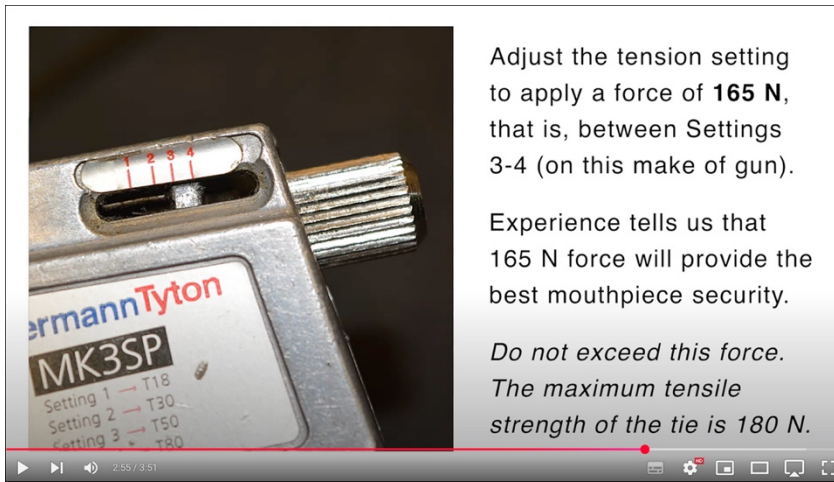

Rebreather Safety Mouthpiece (RBSM) Fitting Instructions

See also: the AP RBSM Fitting video online: apdiving.com/en/rebreathers/resources/manuals/ or follow the QR code link on the card enclosed.

Inspect your work to check the cable tie is properly located in its groove and sitting below the securing ridge on the mouthpiece post.