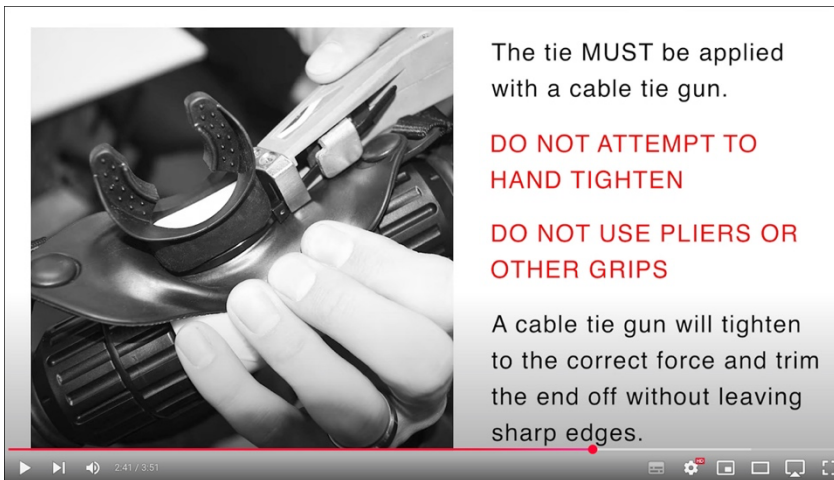

Rebreather Safety Mouthpiece (RBSM) Fitting Instructions

See also: the AP RBSM Fitting video online: apdiving.com/en/rebreathers/resources/manuals/ or follow the QR code link on the card enclosed.

Inspect your work to check the cable tie is properly located in its groove and sitting below the securing ridge on the mouthpiece post.